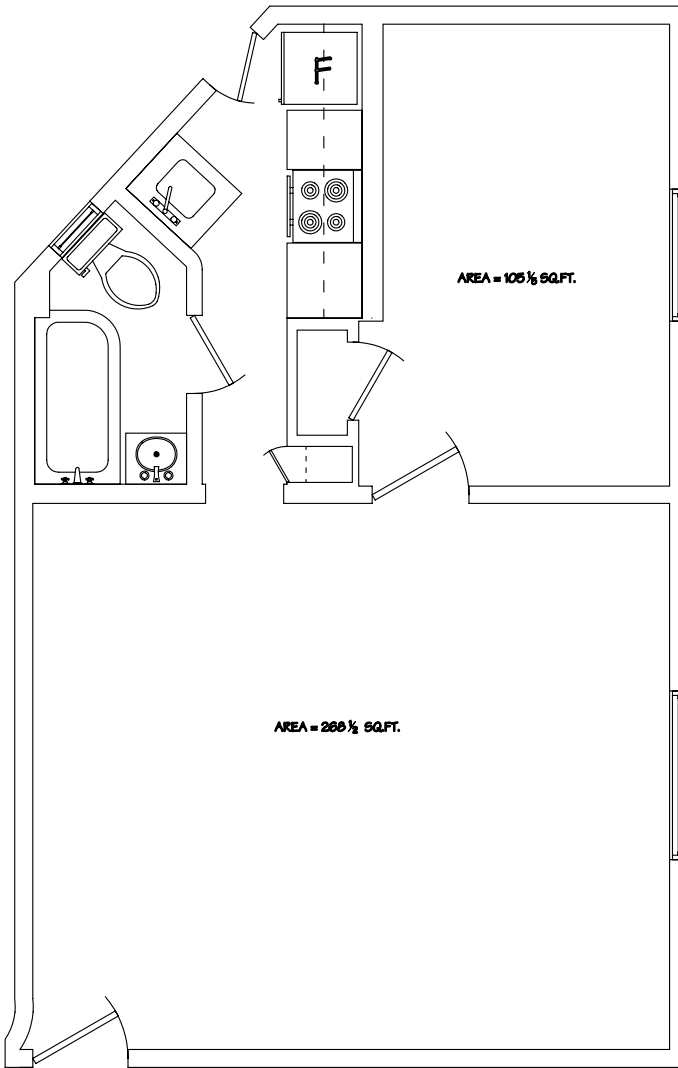

Parc Ave.

Van Horne Ave.

Bernard Ave.

Silver Tractors

David Gordon

Architectural Technologist

Project Name:

5998 Parc Ave.
-Floor Plans-

Scale:

3/16" = 1'-0"

Date:

Dec. 24, 2003

Drawn By:

David Gordon

Revision No.:

0002

Drawing Name:

App. 4

Drawing No.

A2